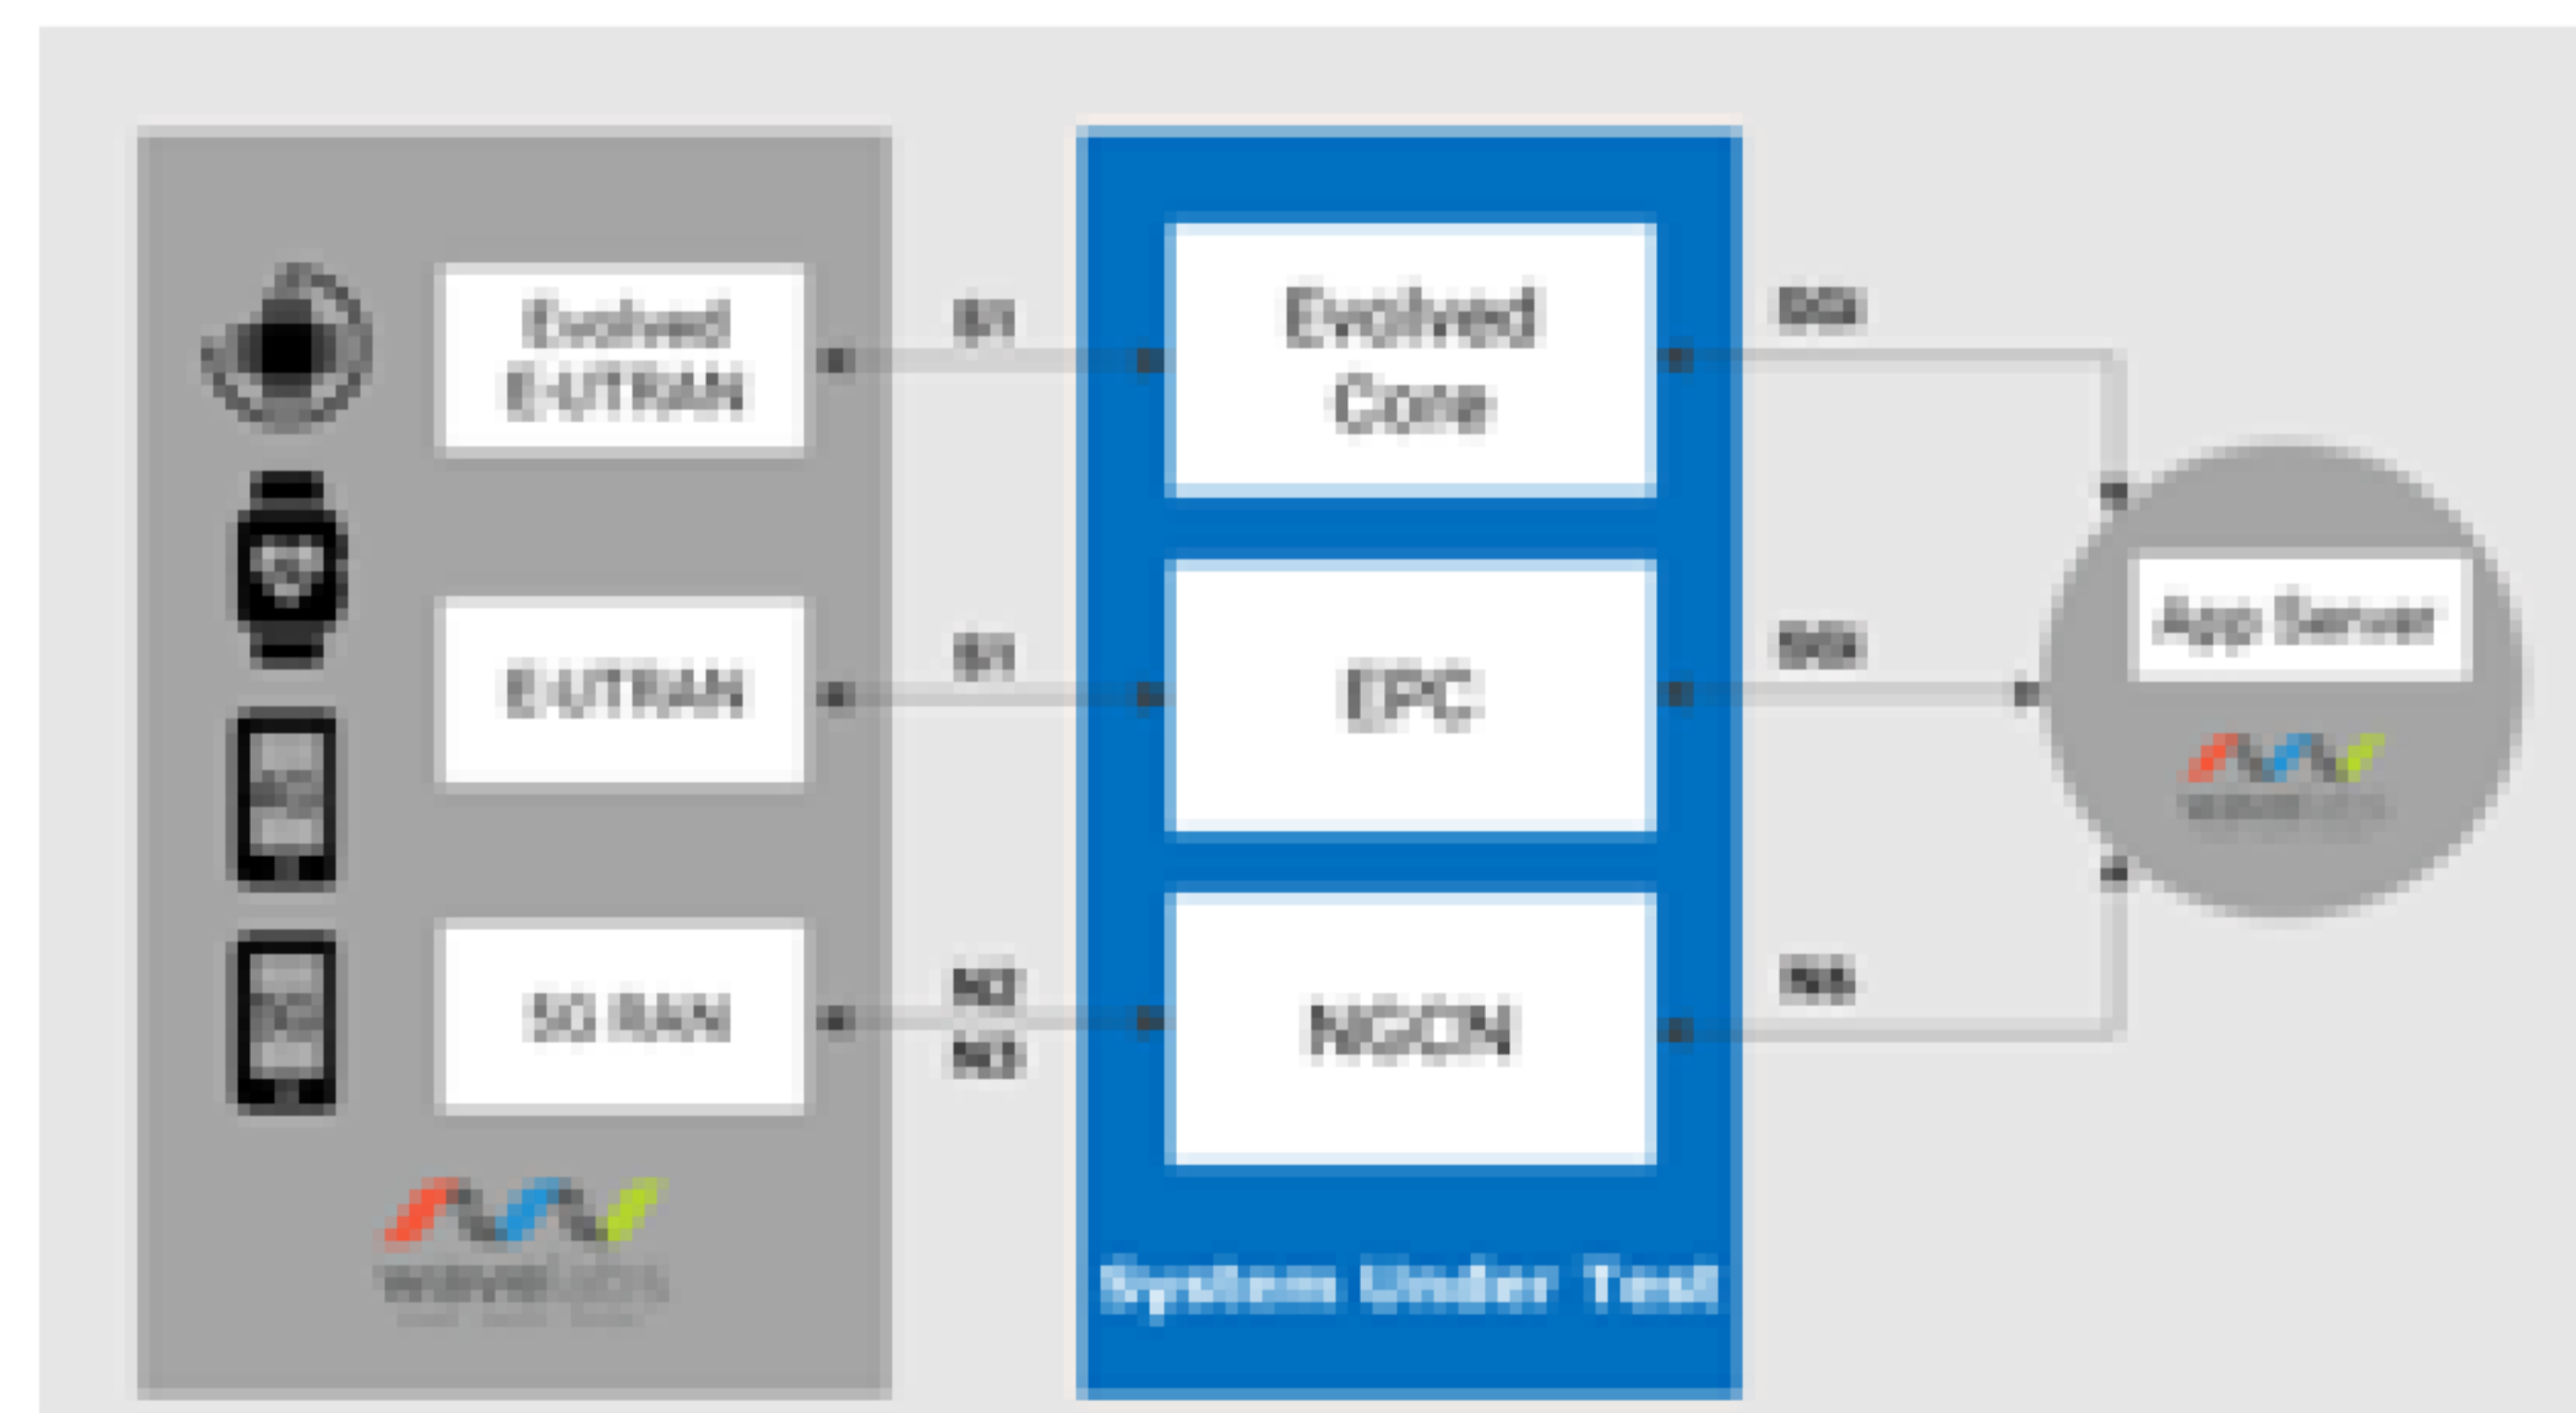

DOMAIN: COMMUNICATIONS

TECHNOLOGY SERVICES:

TEST AS A SERVICE -> CONVERGED CORE NETWORK

CLIENT:

North American University

CHALLENGE:

Resolving interoperability issues with 4G, 5G NSA and SA Converged Core Network

SOLUTION:

Emulated UE, eNB/gNB and Data Network to identify and debug the interoperability issues as per 3GPP specification procedures with the assistance of ABot AI and RCA reports

OUTCOME:

Successful integration and validation of function and load capabilities of Polaris NetEPC 4G Network including automation using Test orchestration and CICD pipeline

E2E Network Interoperability

Lab Network Testing