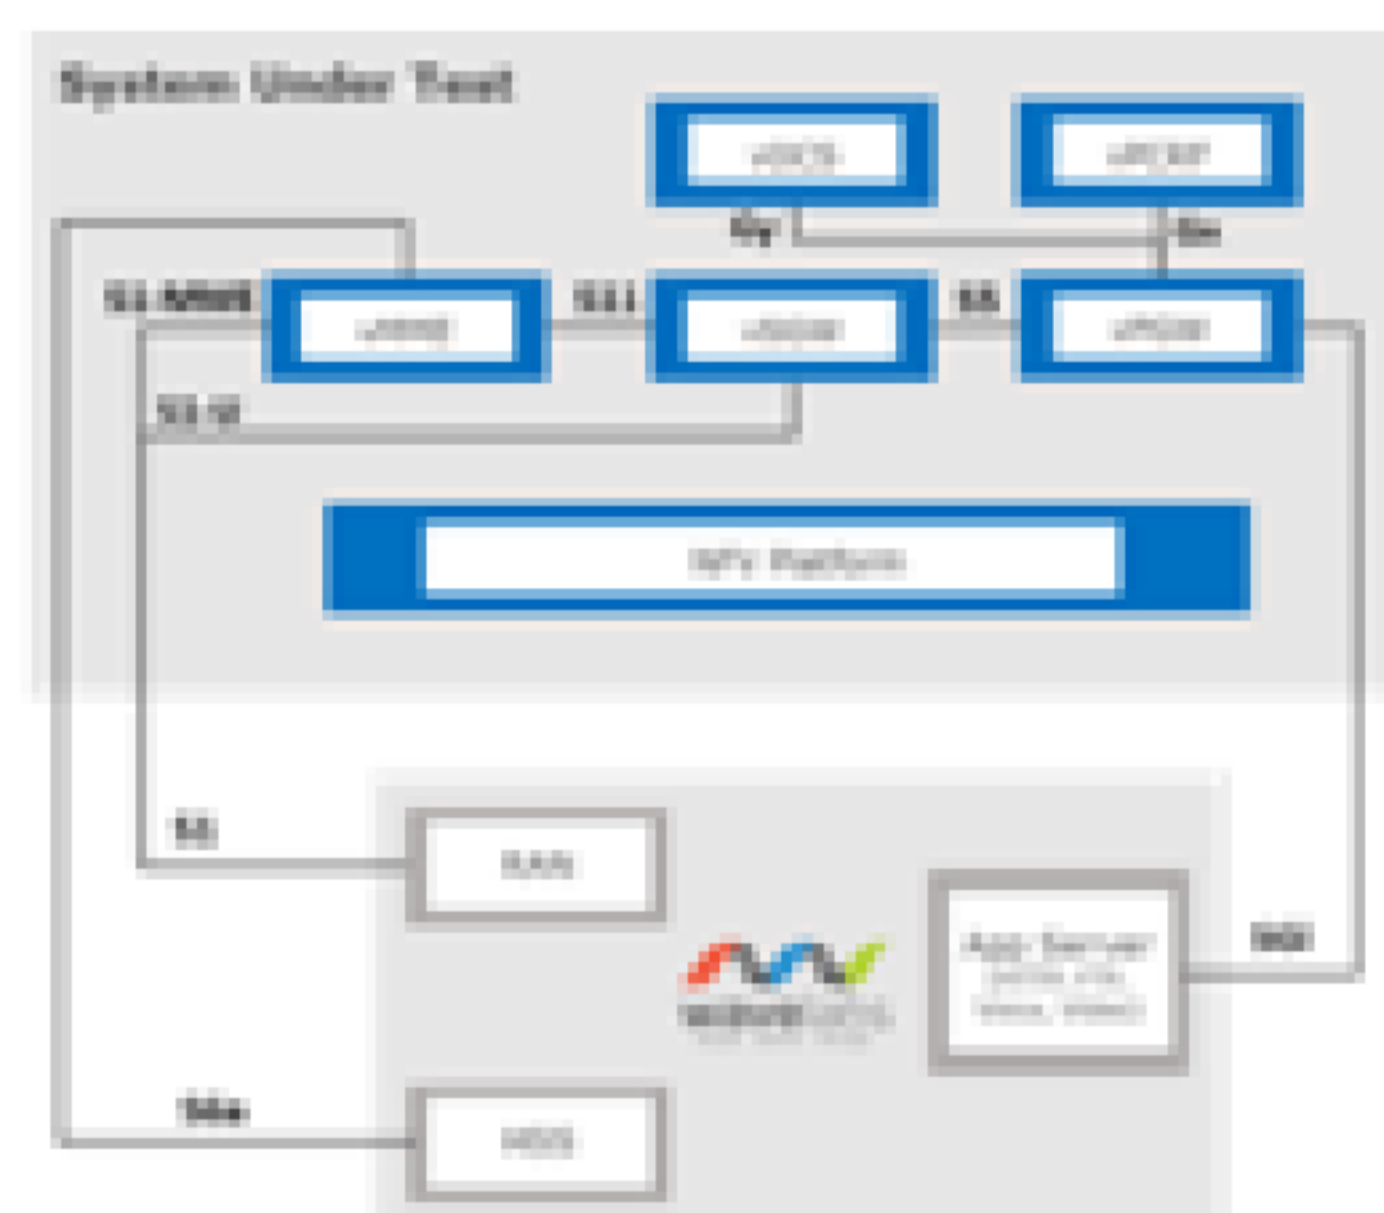

INDUSTRY: COMMUNICATIONS

TECHNOLOGY SERVICES:

TEST AS A SERVICE -> CONVERGED CORE NETWORK

CLIENT:

North American Operator

CHALLENGE:

Needed to evaluate vendors supplying the NFVI & vEPC (3 vEPC, 2 PCRF, 3 NFV) for their next-generation network

SOLUTION:

ABoT emulated the UE, eNB, HSS and Application Server to test vEPC, verifying the stability and scale-in/scale-out function of the vEPC. Many problems were found such as interoperability issues, user plane performance, QoS / QoE errors etc. and rectified

OUTCOME:

Our expertise coupled with our ability to test these elements at scale for both signaling and user plane, enabled client to select the best network equipment for their network.

Network Equipment Selection